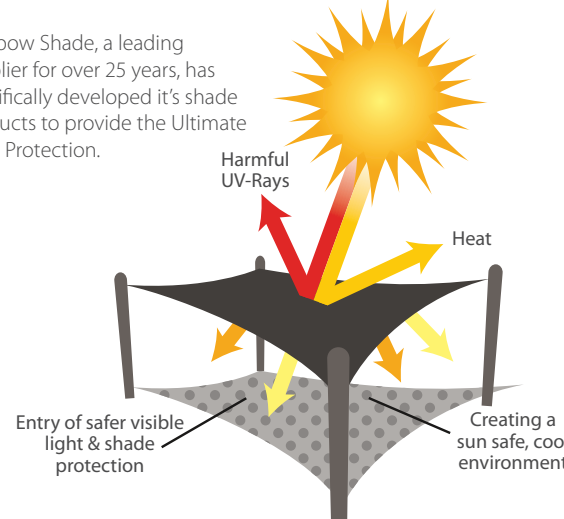

Sunset Red
UVR 93%
SHADE 77%

Sunflower Yellow
UVR 94.7%
SHADE 79.4%

Eucalyptus
UVR 93.8%
SHADE 90.6%

Olive
UVR 95.1%
SHADE 89.4%

Gumleaf
UVR 98%
SHADE 91%

THE ULTIMATE IN SOLAR PROTECTION

Rainbow Shade, a leading supplier for over 25 years, has specifically developed its shade products to provide the Ultimate Solar Protection.

SAFER FILTERED LIGHT TRANSMISSION